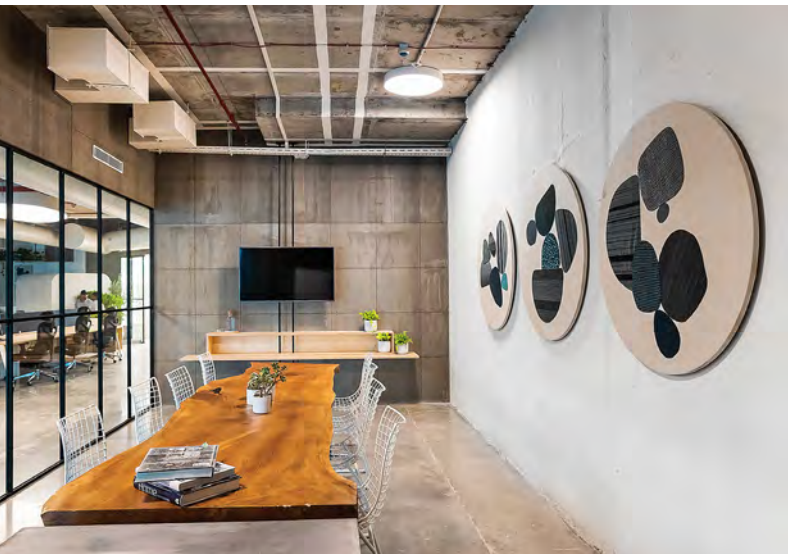

AT PEACE

*This office by **Sona Reddy Studio**
has the interesting aesthetic of Zen
garden-meets-industrial workspace*

Text TINA THAKRAR Images RICHA KASHELKAR

“This workspace breaks all the moulds that confine a stereotypical ‘office’ construct. It weaves together an environ that blurs the boundaries amidst hierarchies.”

– Sona Reddy, Principal Architect, Sona Reddy Studio

SCULPTED SPACES | *Commercial*

A concrete office infused with elements and colours that induce calm, Innopark has a simple plan highlighted by Zen elements - a garden-inspired collab space, fresh plants, informal pockets, cool colours and handcrafted furniture.