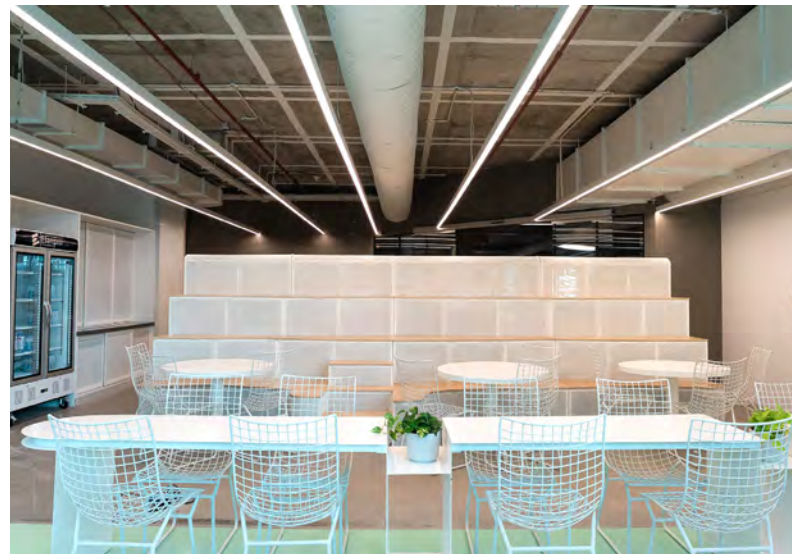

AT PEACE

*This office by **Sona Reddy Studio**
has the interesting aesthetic of Zen
garden-meets-industrial workspace*

Text TINA THAKRAR Images RICHA KASHELKAR

“This workspace breaks all the moulds that confine a stereotypical ‘office’ construct. It weaves together an environ that blurs the boundaries amidst hierarchies.”

– Sona Reddy, Principal Architect, Sona Reddy Studio

SCULPTED SPACES | *Commercial*

A concrete office infused with elements and colours that induce calm, Innopark has a simple plan highlighted by Zen elements - a garden-inspired collab space, fresh plants, informal pockets, cool colours and handcrafted furniture.